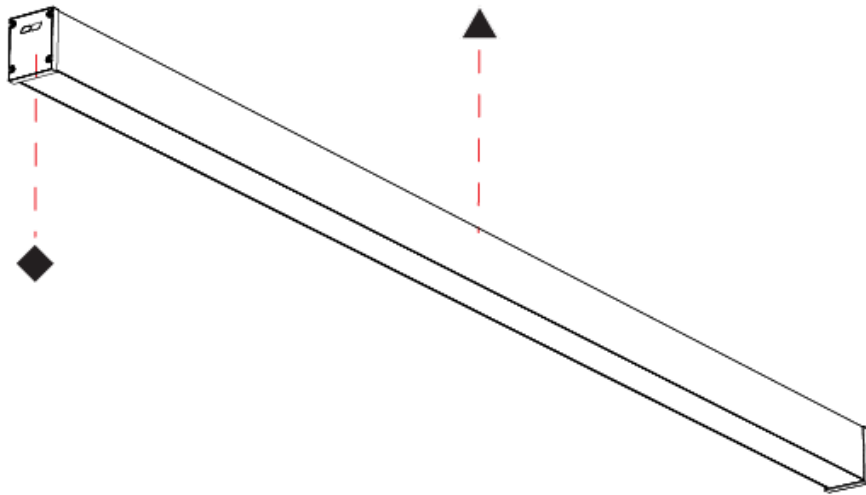

SLIDER STRAIGHT IP54 SURFACE

A3D384-

PROJECT

TYPE

SPECIFIER

QUANTITY

DATE

SLIDER STRAIGHT IP54 COLOR FINISH CHART