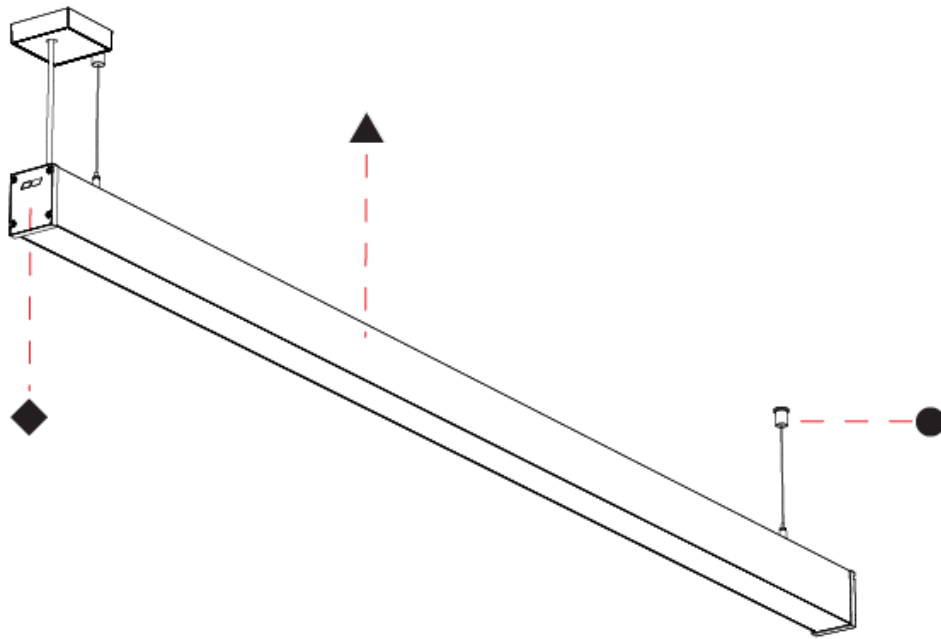

SLIDER STRAIGHT IP54 SUSPENSION

A300930-

PROJECT

TYPE

SPECIFIER

QUANTITY

DATE

A